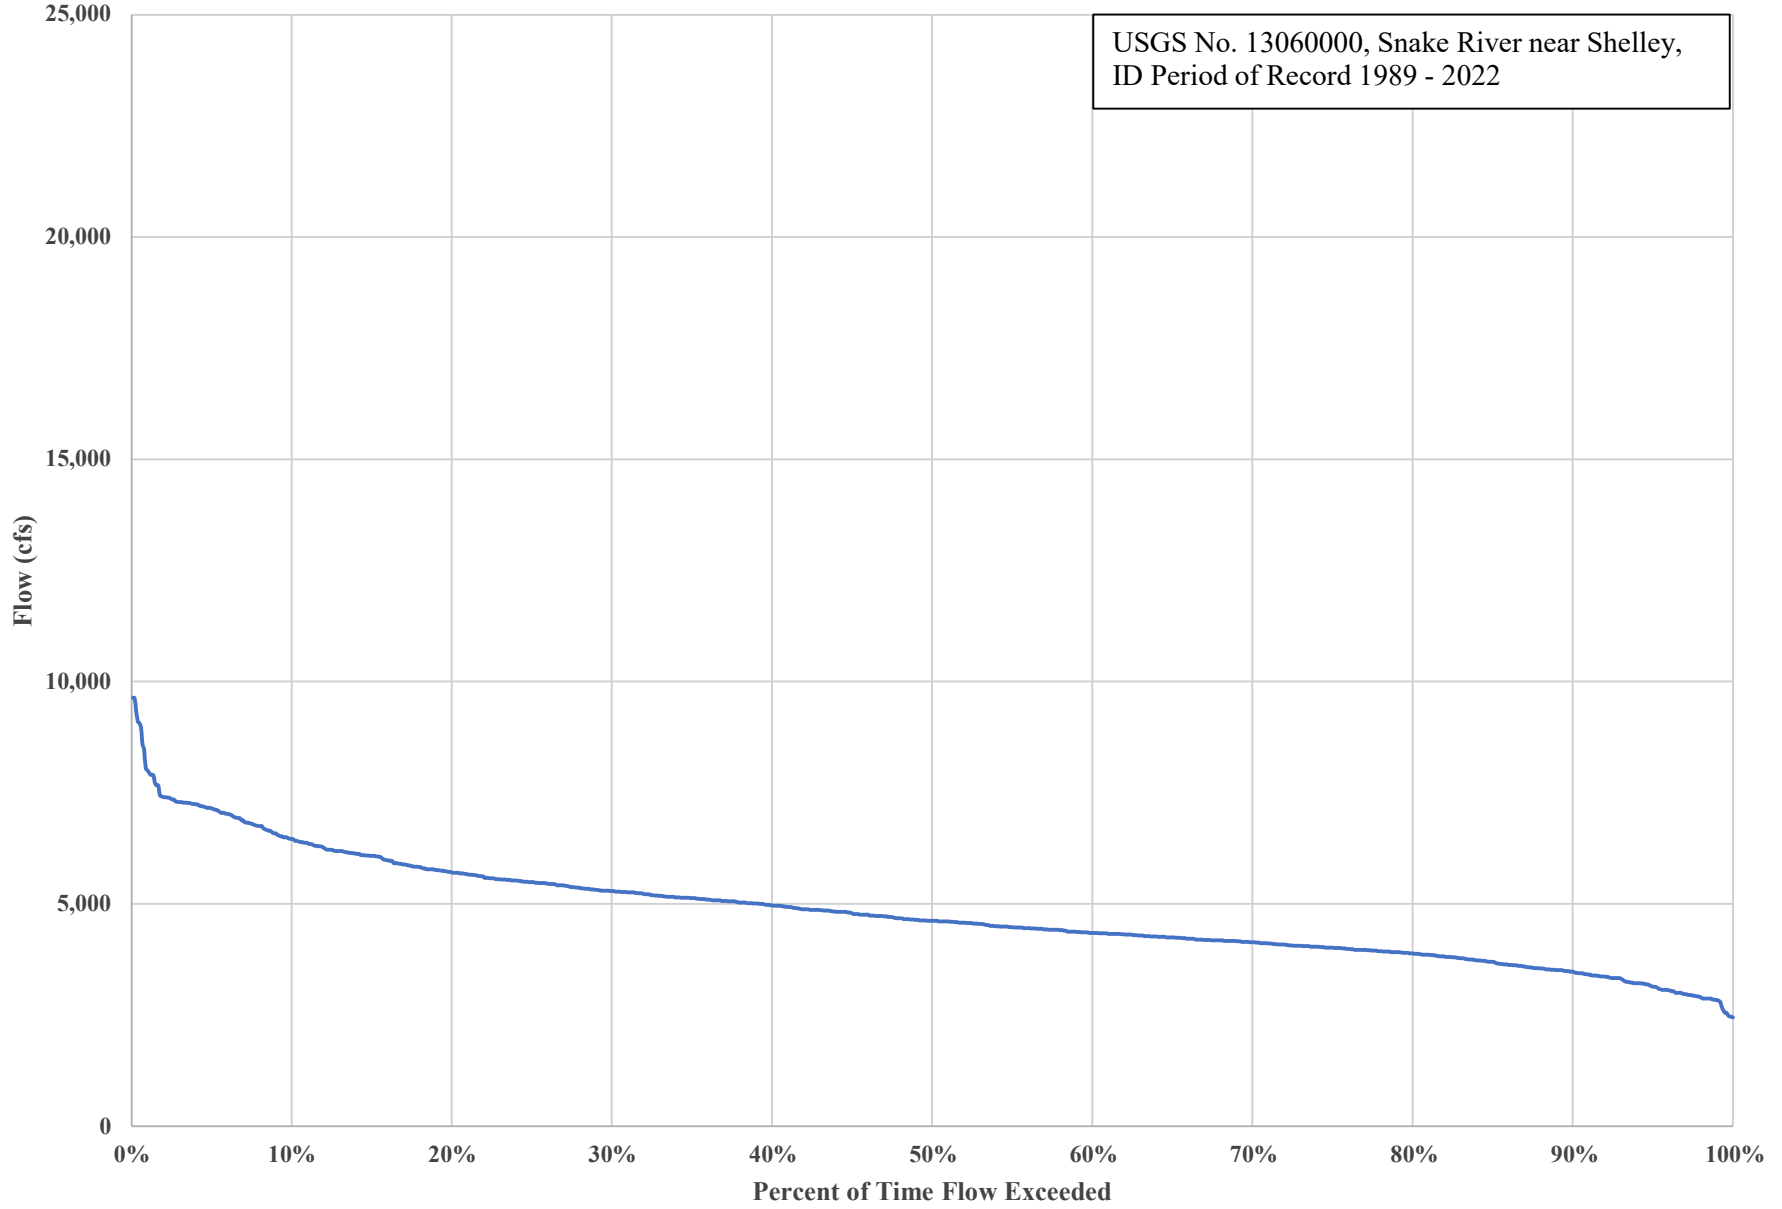

July

USGS No. 13060000, Snake River near Shelley,
ID Period of Record 1989 - 2022

August

USGS No. 13060000, Snake River near Shelley,
ID Period of Record 1989 - 2022

September

USGS No. 13060000, Snake River near Shelley,
ID Period of Record 1989 - 2022