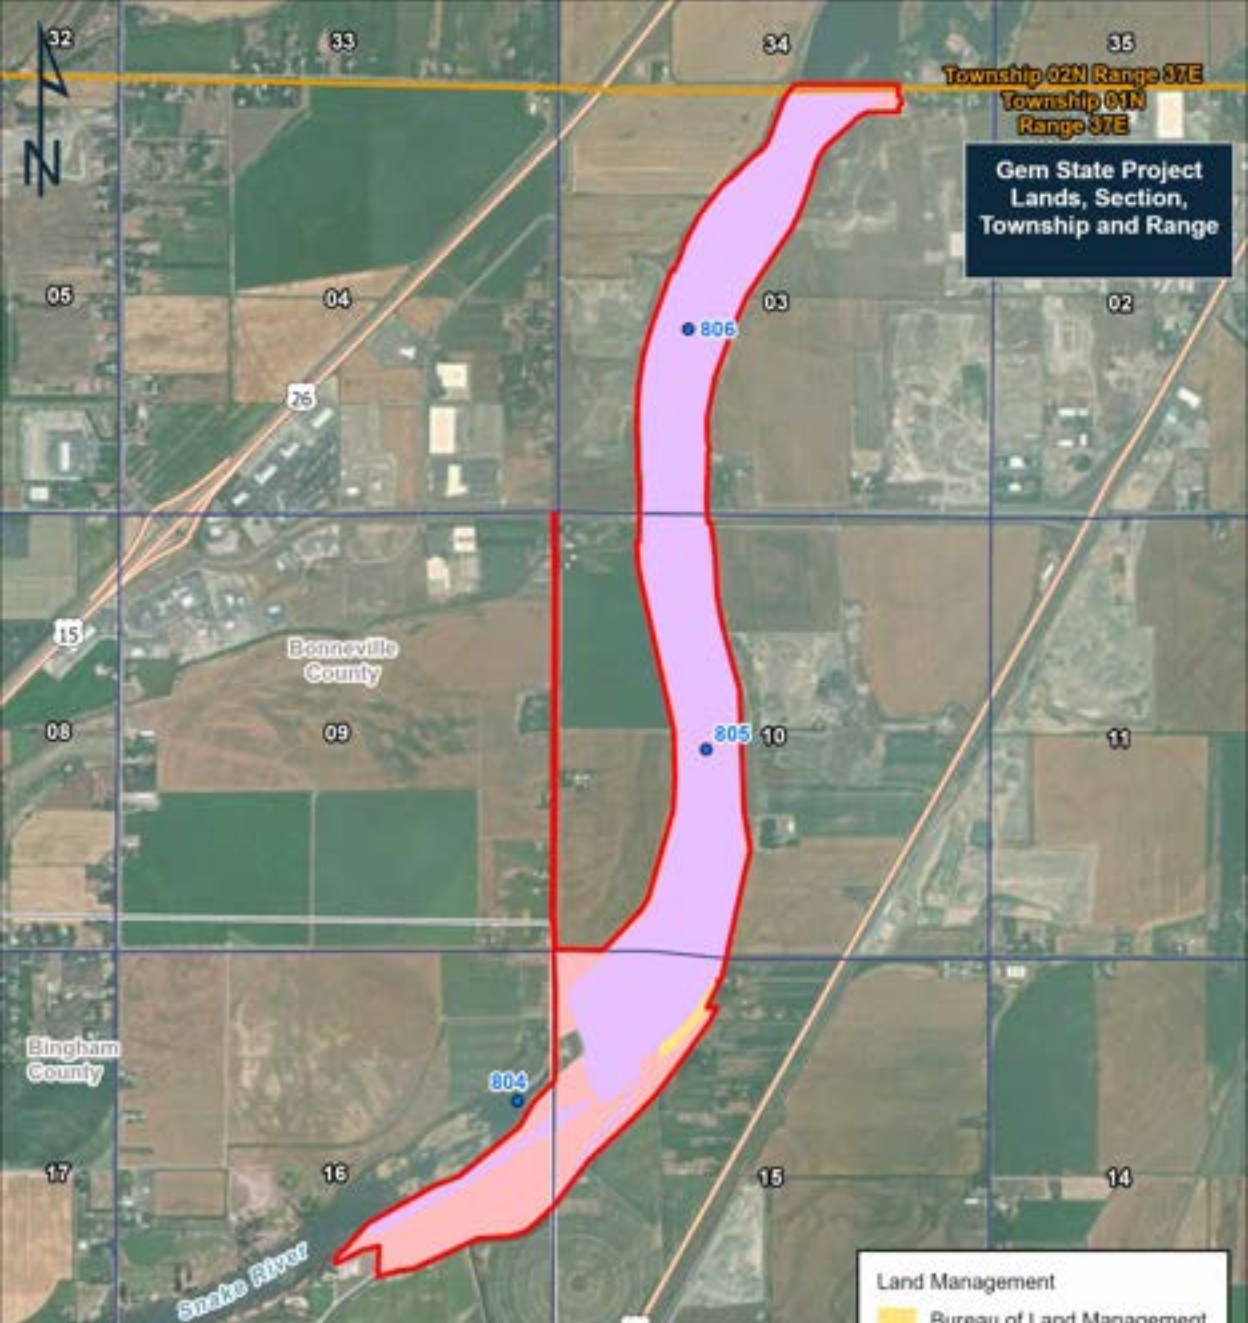

APPENDIX A
PROJECT MAPSET

Township 02N Range 37E
 Township 01N
 Range 37E

**Gem State Project
 Lands, Section,
 Township and Range**

Bonneville
 County

Bingham
 County

Snake River

Land Management

- Bureau of Land Management
- Non-Federal