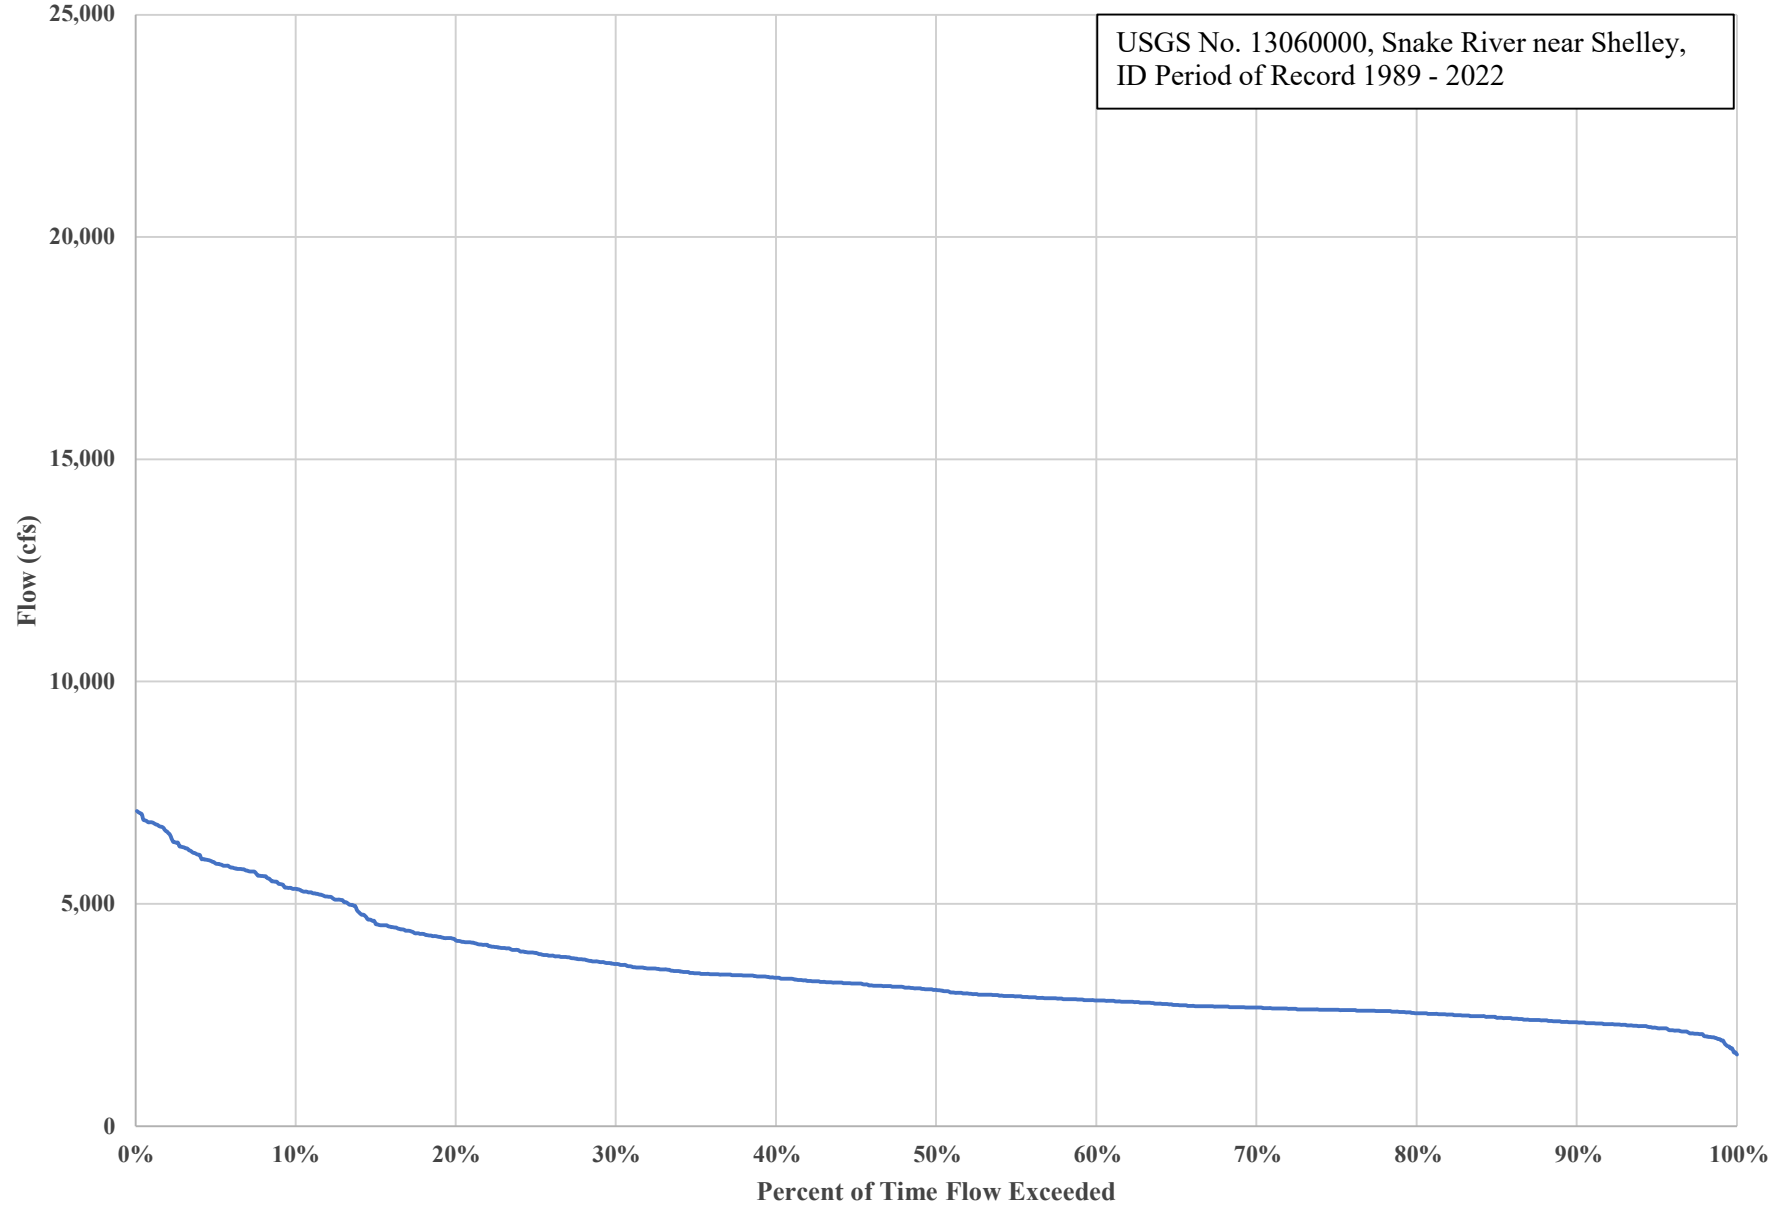

November

USGS No. 13060000, Snake River near Shelley,
ID Period of Record 1989 - 2022