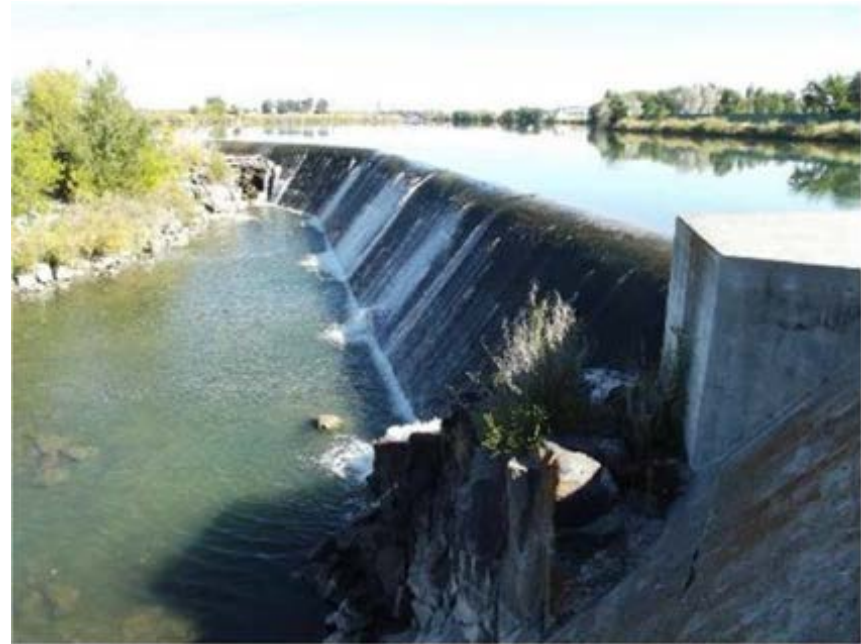

Facilities:

- 14 ft High Concrete Dam
- Spillway
- 8 Radial Gates
- 1 Pelican Gate
- 2 Powerhouses
 - Built in 1982
 - 6.1 mw

Gem State Project

- Immediately Downstream of IFP Lower Plant
- 22.6 MW
- 1 Earth and Rock Filled Dam
- Power Canal
- Transmission Line